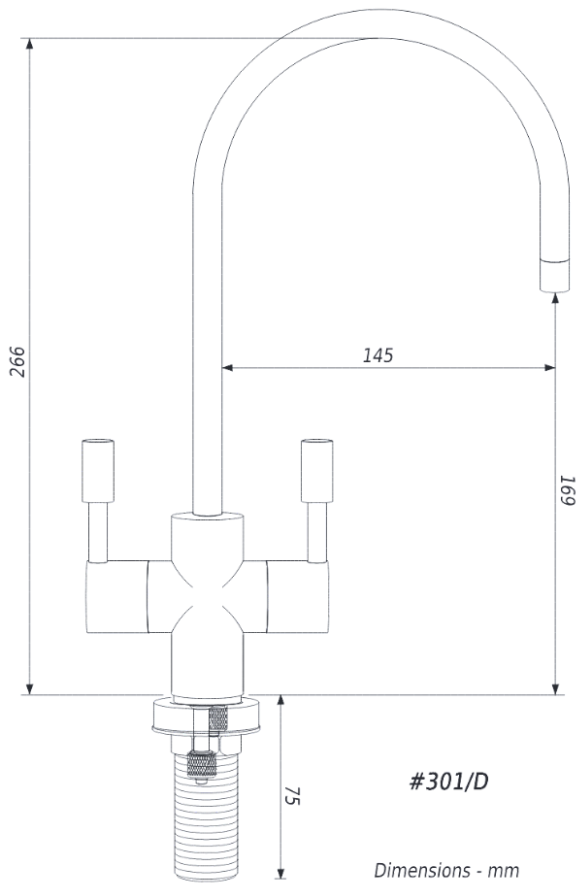

FAUCETS

Lever Handle

W[®]
WaterMark Component
 (# 290 only)

FAUCETS

1/4 Turn Handle

W[®]
WaterMark Component
(# 301, 303/B & 303/F only)

FAUCETS

Dual 1/4 Turn Handle

FAUCETS

3 Way Mixer

Dimensions - mm

WaterMark

Lic #022557