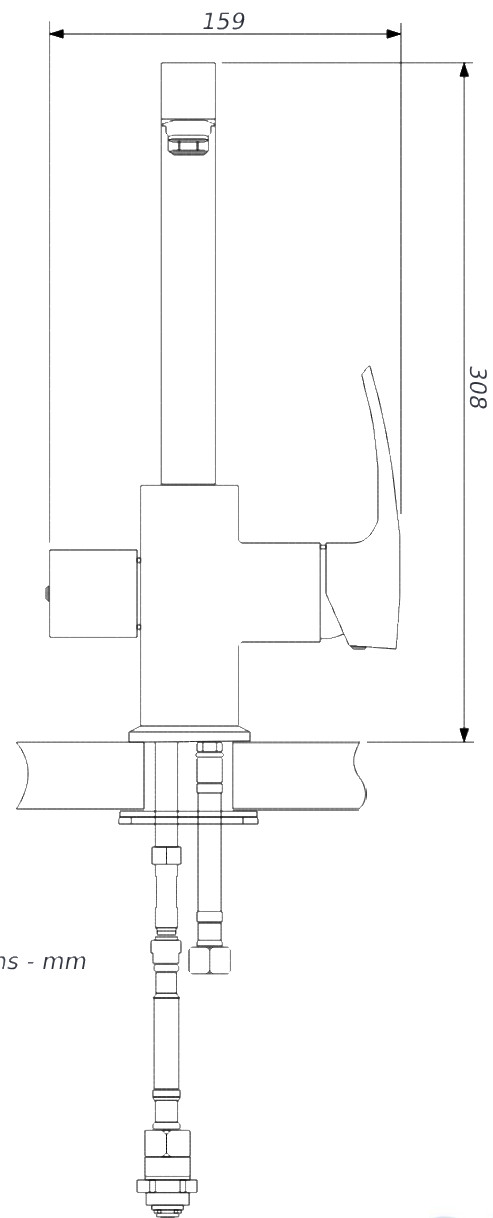

FAUCETS

Lever Handle

W[®]
WaterMark Component
 (# 290 only)

FAUCETS

1/4 Turn Handle

W[®]
WaterMark Component
(# 301, 303/B & 303/F only)

FAUCETS

Dual 1/4 Turn Handle

FAUCETS

3 Way Mixer

Dimensions - mm

WaterMark

Lic #022557