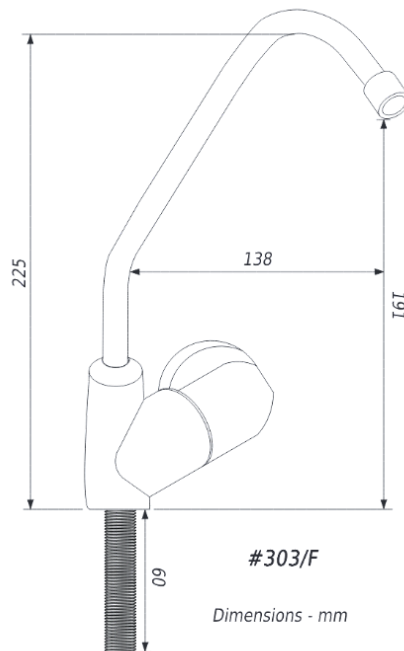

FAUCETS

Lever Handle

W[®]
WaterMark Component
 (# 290 only)

FAUCETS

1/4 Turn Handle

W[®]
WaterMark Component
(# 301, 303/B & 303/F only)

FAUCETS

Dual 1/4 Turn Handle

FAUCETS

3 Way Mixer

Dimensions - mm

WaterMark

Lic #022557