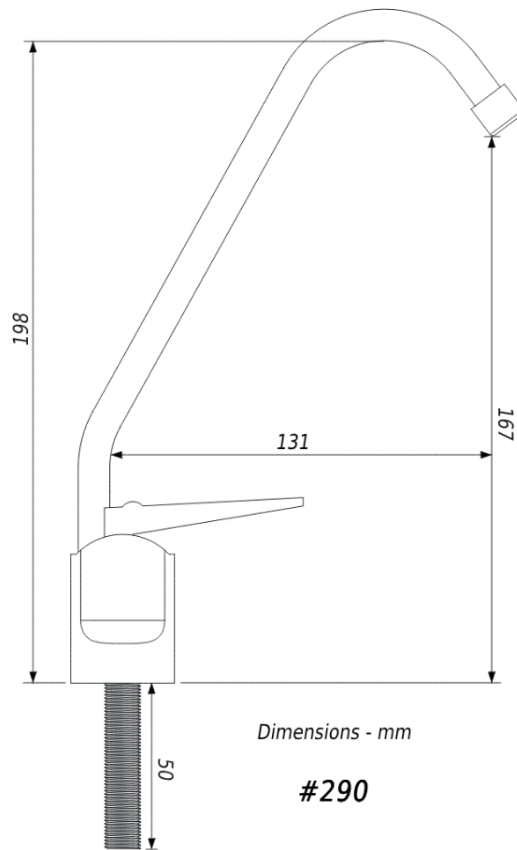

FAUCETS

Lever Handle

W[®]
WaterMark Component
 (# 290 only)

FAUCETS

1/4 Turn Handle

W[®]
WaterMark Component
(# 301, 303/B & 303/F only)

FAUCETS

Dual 1/4 Turn Handle

FAUCETS

3 Way Mixer

Dimensions - mm

WaterMark

Lic #022557