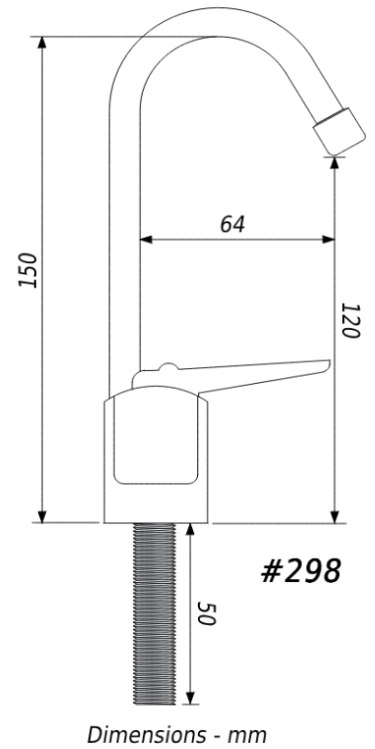

FAUCETS

Lever Handle

W[®]
WaterMark Component
 (# 290 only)

FAUCETS

1/4 Turn Handle

W[®]
WaterMark Component
(# 301, 303/B & 303/F only)

FAUCETS

Dual 1/4 Turn Handle

FAUCETS

3 Way Mixer

Dimensions - mm

WaterMark

Lic #022557