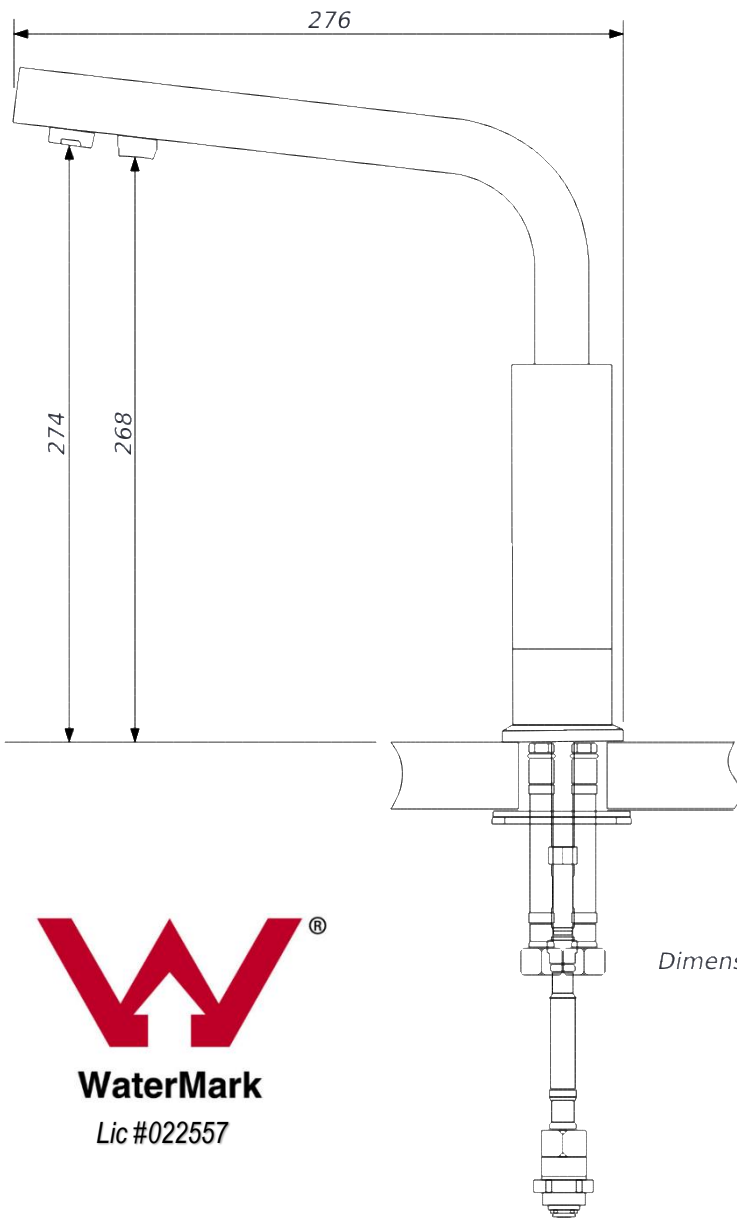

FAUCETS

Lever Handle

W[®]
WaterMark Component
 (# 290 only)

FAUCETS

1/4 Turn Handle

W[®]
WaterMark Component
(# 301, 303/B & 303/F only)

FAUCETS

Dual 1/4 Turn Handle

FAUCETS

3 Way Mixer

Dimensions - mm

WaterMark

Lic #022557