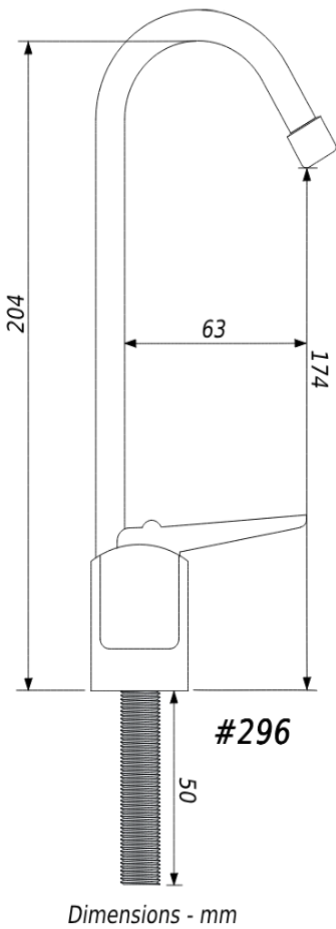

FAUCETS

Lever Handle

W[®]
WaterMark Component
 (# 290 only)

FAUCETS

1/4 Turn Handle

W[®]
WaterMark Component
(# 301, 303/B & 303/F only)

FAUCETS

Dual 1/4 Turn Handle

FAUCETS

3 Way Mixer

Dimensions - mm

WaterMark

Lic #022557