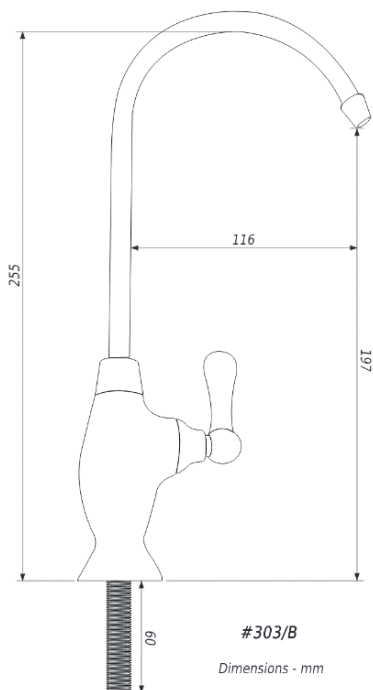

FAUCETS

Lever Handle

W[®]
WaterMark Component
 (# 290 only)

FAUCETS

1/4 Turn Handle

W[®]
WaterMark Component
(# 301, 303/B & 303/F only)

FAUCETS

Dual 1/4 Turn Handle

FAUCETS

3 Way Mixer

Dimensions - mm

WaterMark

Lic #022557