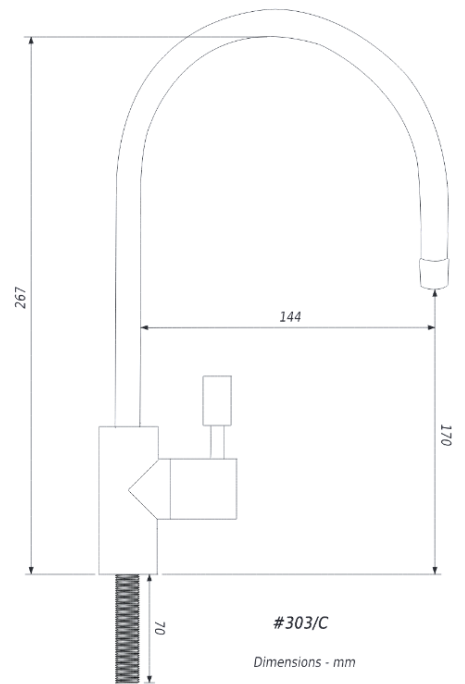

FAUCETS

Lever Handle

W[®]
WaterMark Component
 (# 290 only)

FAUCETS

1/4 Turn Handle

W[®]
WaterMark Component
(# 301, 303/B & 303/F only)

FAUCETS

Dual 1/4 Turn Handle

FAUCETS

3 Way Mixer

Dimensions - mm

WaterMark

Lic #022557