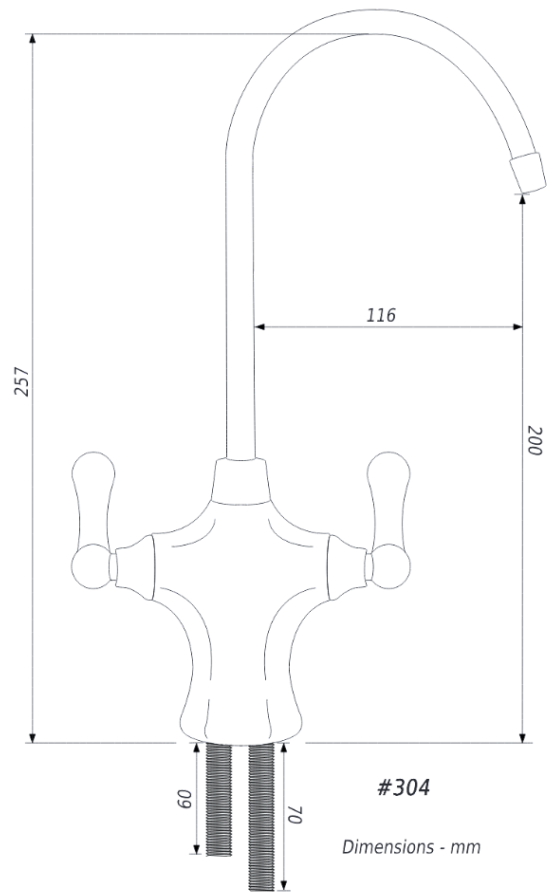

FAUCETS

Lever Handle

W[®]
WaterMark Component
 (# 290 only)

FAUCETS

1/4 Turn Handle

W[®]
WaterMark Component
(# 301, 303/B & 303/F only)

FAUCETS

Dual 1/4 Turn Handle

FAUCETS

3 Way Mixer

Dimensions - mm

WaterMark

Lic #022557