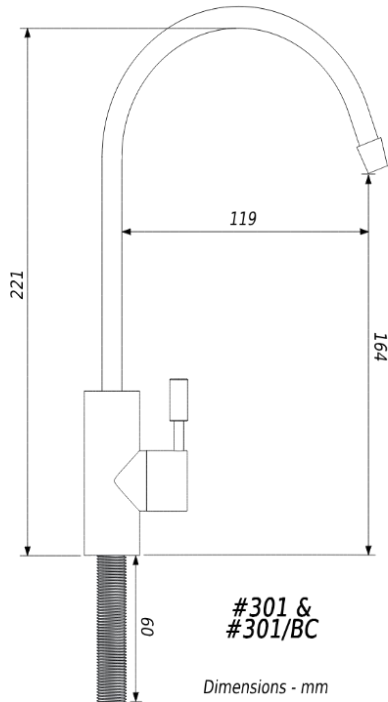

FAUCETS

Lever Handle

W[®]
WaterMark Component
 (# 290 only)

FAUCETS

1/4 Turn Handle

W[®]
WaterMark Component
(# 301, 303/B & 303/F only)

FAUCETS

Dual 1/4 Turn Handle

FAUCETS

3 Way Mixer

Dimensions - mm

WaterMark

Lic #022557