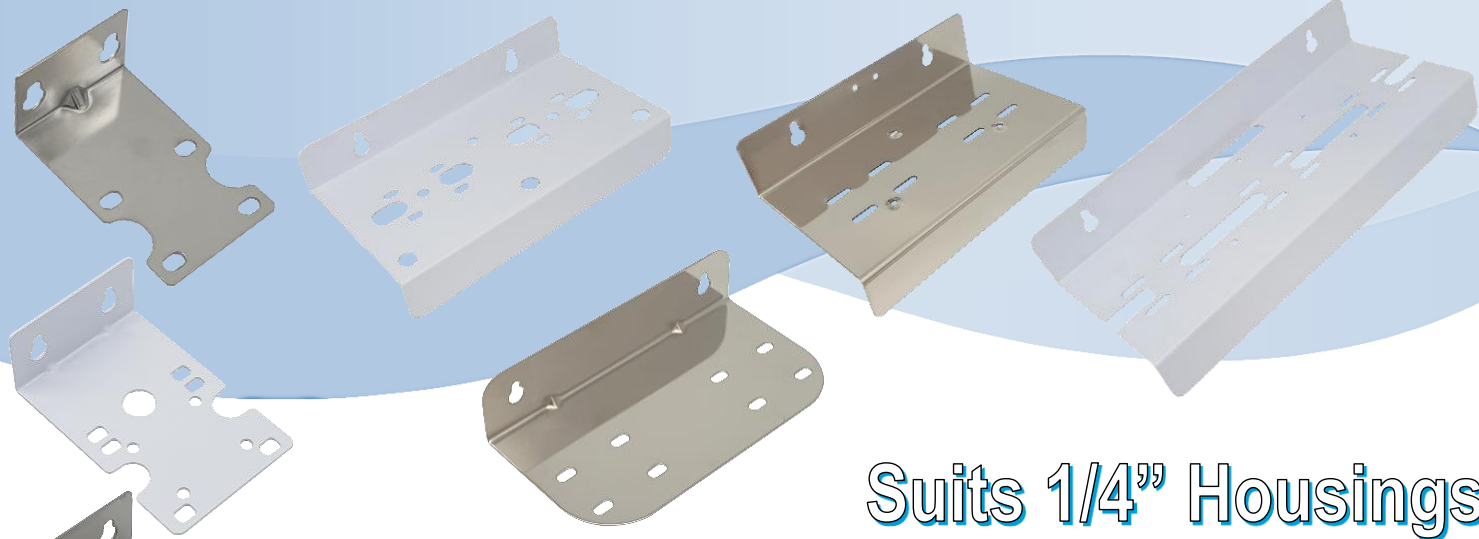

BRACKETS

Suits 1/4" Housings

Available in stainless steel or white powder coated mild steel.

R = radius

Suits 1/4", 1/2" & 3/4" Housings

Available in stainless steel or white powder coated mild steel.

BRACKETS

R = radius

Suits Big Blue Housings

Available in stainless steel or white powder coated mild steel.

BRACKETS

R = radius