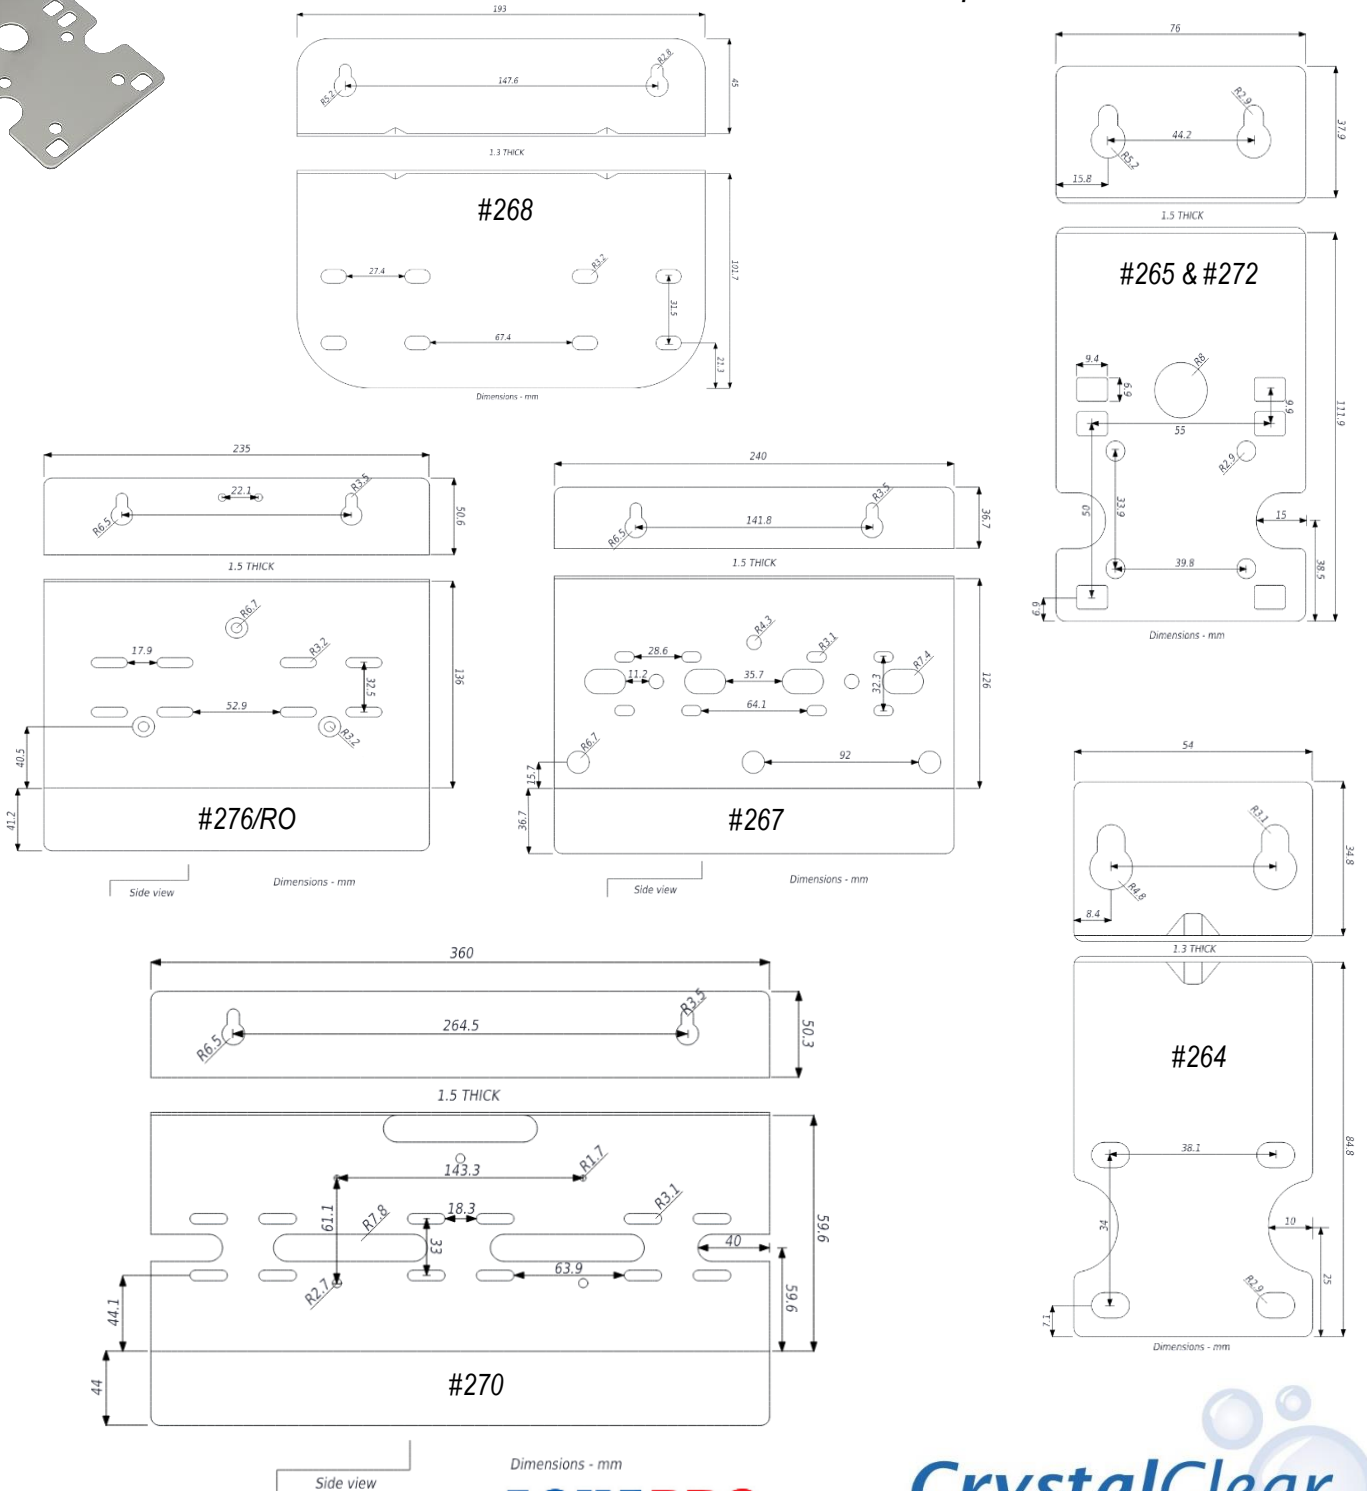

BRACKETS

Suits 1/4" Housings

Available in stainless steel or white powder coated mild steel.

R = radius

Suits 1/4", 1/2" & 3/4" Housings

Available in stainless steel or white powder coated mild steel.

BRACKETS

R = radius

Suits Big Blue Housings

Available in stainless steel or white powder coated mild steel.

BRACKETS

R = radius