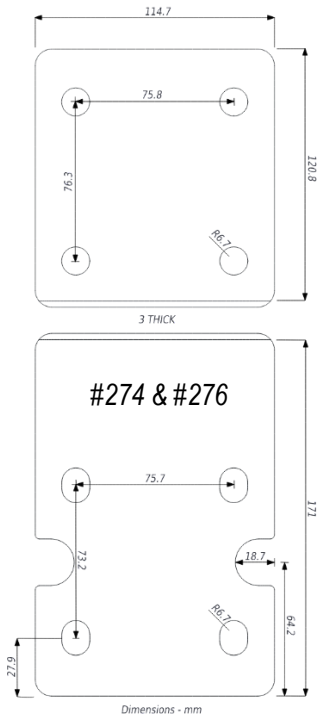

BRACKETS

Suits 1/4" Housings

Available in stainless steel or white powder coated mild steel.

R = radius

Suits 1/4", 1/2" & 3/4" Housings

Available in stainless steel or white powder coated mild steel.

BRACKETS

R = radius

Suits Big Blue Housings

Available in stainless steel or white powder coated mild steel.

BRACKETS

R = radius