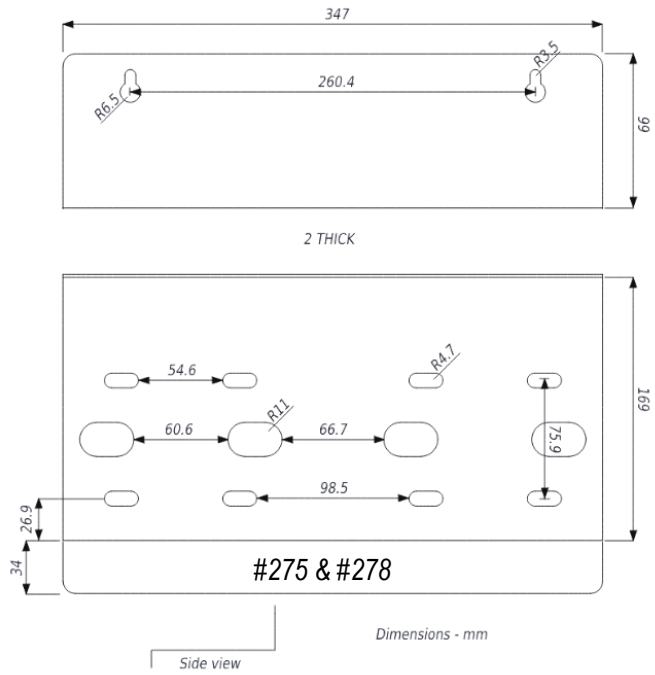

BRACKETS

Suits 1/4" Housings

Available in stainless steel or white powder coated mild steel.

R = radius

Suits 1/4", 1/2" & 3/4" Housings

Available in stainless steel or white powder coated mild steel.

BRACKETS

R = radius

Suits Big Blue Housings

Available in stainless steel or white powder coated mild steel.

BRACKETS

R = radius