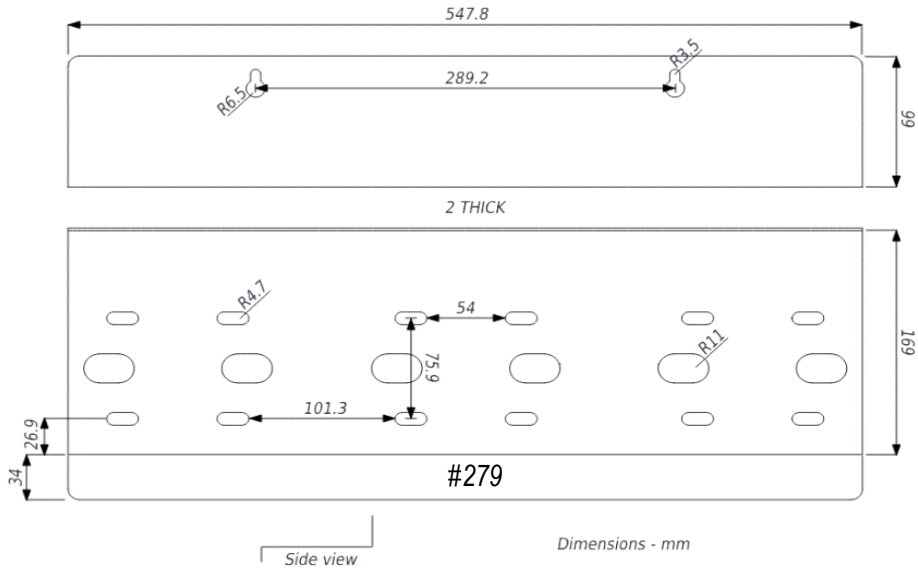

BRACKETS

Suits 1/4" Housings

Available in stainless steel or white powder coated mild steel.

R = radius

Suits 1/4", 1/2" & 3/4" Housings

Available in stainless steel or white powder coated mild steel.

BRACKETS

R = radius

Suits Big Blue Housings

Available in stainless steel or white powder coated mild steel.

BRACKETS

R = radius