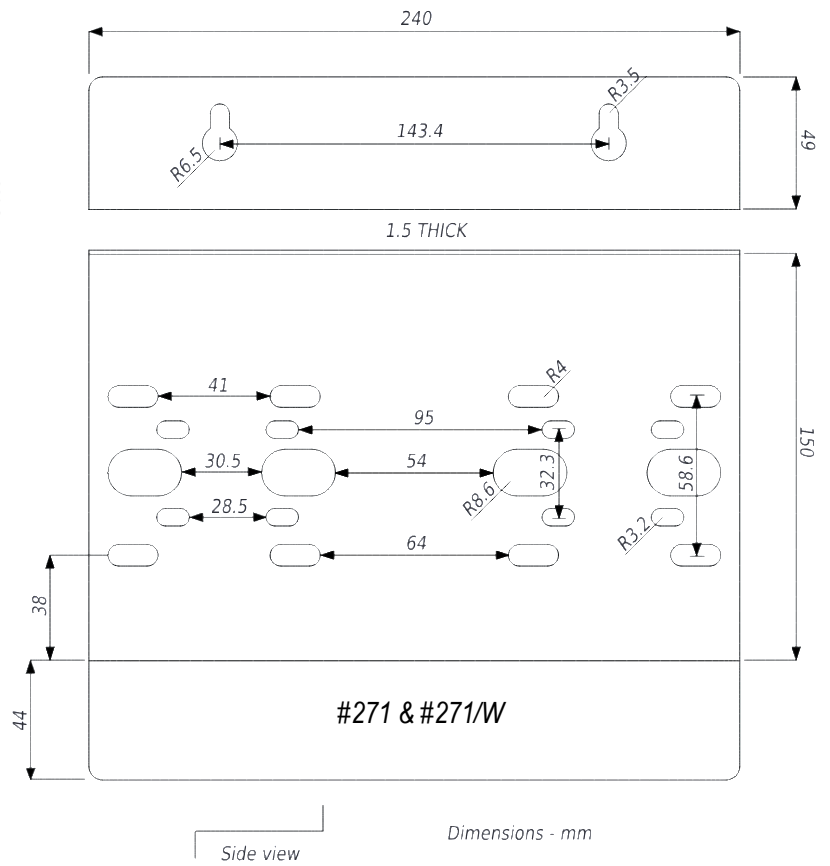

BRACKETS

Suits 1/4" Housings

Available in stainless steel or white powder coated mild steel.

R = radius

Suits 1/4", 1/2" & 3/4" Housings

Available in stainless steel or white powder coated mild steel.

BRACKETS

R = radius

Suits Big Blue Housings

Available in stainless steel or white powder coated mild steel.

BRACKETS

R = radius