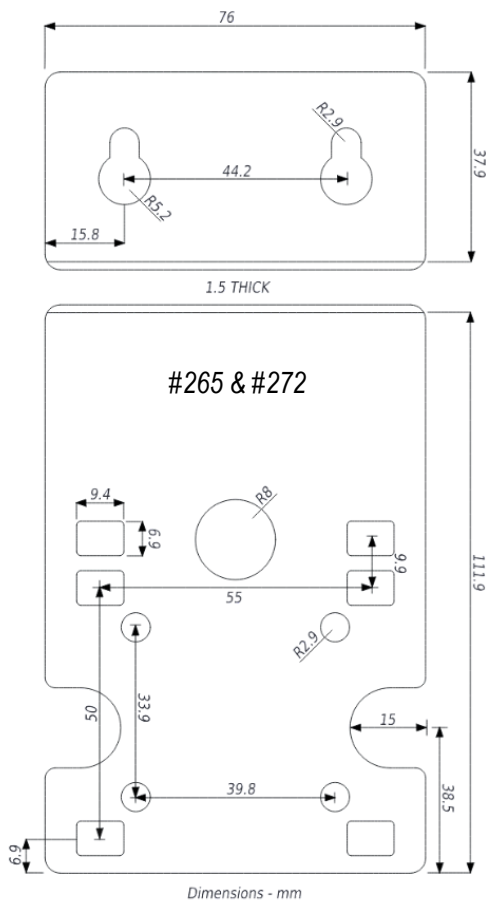

BRACKETS

Suits 1/4" Housings

Available in stainless steel or white powder coated mild steel.

R = radius

Suits 1/4", 1/2" & 3/4" Housings

Available in stainless steel or white powder coated mild steel.

BRACKETS

R = radius

Suits Big Blue Housings

Available in stainless steel or white powder coated mild steel.

BRACKETS

R = radius